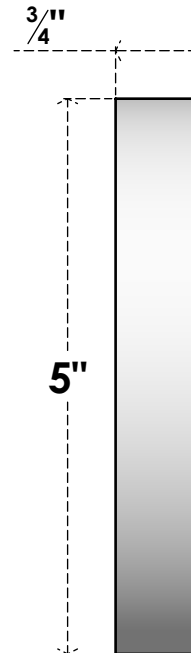

ROSP050X050X075GRY09

5"W X 5"H X 3/4" P STANDARD GRAYSON FLOWER ROSETTE WITH SQUARE EDGE, ARCHITECTURAL GRADE PVC

FRONT

SIDE

EKENA MILLWORK
2300 WEST MAIN ST.
CLARKSVILLE, TX 75426
TOLL FREE: 866-607-0453
WWW.EKENAMILLWORK.COM

NOTES

1. INSTALLATION TO BE COMPLETED IN ACCORDANCE WITH MANUFACTURER'S SPECIFICATIONS.
2. DRAWING MAY NOT BE TO SCALE
3. THIS DRAWING IS INTENDED FOR DESIGN AND PLANNING PURPOSES ONLY.
4. ALL INFORMATION CONTAINED HEREIN WAS CURRENT AT THE TIME OF DEVELOPMENT BUT MUST BE REVIEWED AND APPROVED BY THE PRODUCT MANUFACTURER TO BE CONSIDERED ACCURATE.
5. ARCHITECTURAL GRADE PVC PRODUCTS ARE MADE FROM EXPANDED CELLULAR PVC AND COME NATURALLY WHITE BUT MAY BE PAINTED