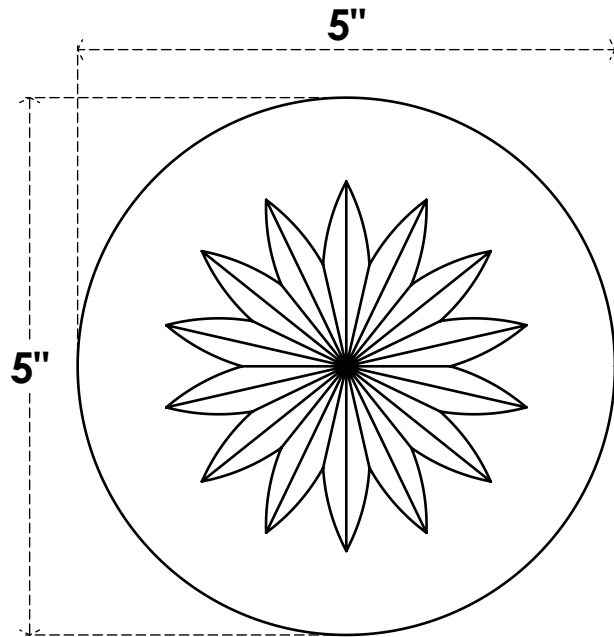

ROSP050X050X075GRY09

5"W X 5"H X 3/4" P STANDARD GRAYSON FLOWER ROSETTE WITH SQUARE EDGE, ARCHITECTURAL GRADE PVC

FRONT

SIDE

EKENA MILLWORK
2300 WEST MAIN ST.
CLARKSVILLE, TX 75426
TOLL FREE: 866-607-0453
WWW.EKENAMILLWORK.COM